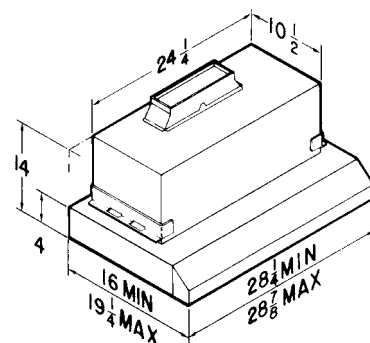

- Fits into custom cabinetry from 30" to 42" wide.\*
- Powerful, quiet 360 CFM/5.0 sone performance (vertical discharge only).
- 24" fluorescent tube lighting (bulb not included).
- Heat Sentry™ detects excessive heat and adjusts blower speed to high automatically.
- For ducted installations, includes damper/adapter for 3¼" x 10" duct.
- Must order model 103123 Rough-In Kit.